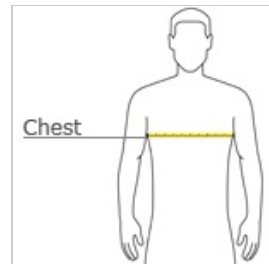

HOW TO MEASURE

CHEST

With arms down at sides, measure around the upper body, under arms and over the fullest part of the chest.

SIZE CHART

	XS	S	M	L	XL	2XL	3XL	4XL
Chest	32-34	35-37	38-40	41-43	44-46	47-49	50-52	53-55

HOW TO MEASURE

BUST

With arms down at sides, measure around the upper body, under arms and around the fullest part of the bust.

SIZE CHART

	XS	S	M	L	XL	XXL	3XL	4XL
Size	2	4/6	8/10	12/14	16/18	20/22	24/26	28/30