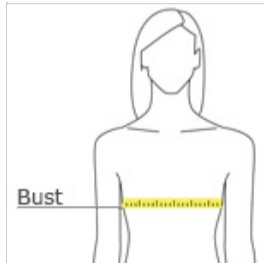

HOW TO MEASURE

CHEST

With arms down at sides, measure around the upper body, under arms and over the fullest part of the chest.

SIZE CHART

	XS	S	M	L	XL	2XL	3XL	4XL
Chest	32-34	35-37	38-40	41-43	44-46	47-49	50-52	53-55

HOW TO MEASURE

BUST

With arms down at sides, measure around the upper body, under arms and around the fullest part of the bust.

SIZE CHART

	XS	S	M	L	XL	XXL	3XL	4XL
Size	2	4/6	8/10	12/14	16/18	20/22	24/26	28/30