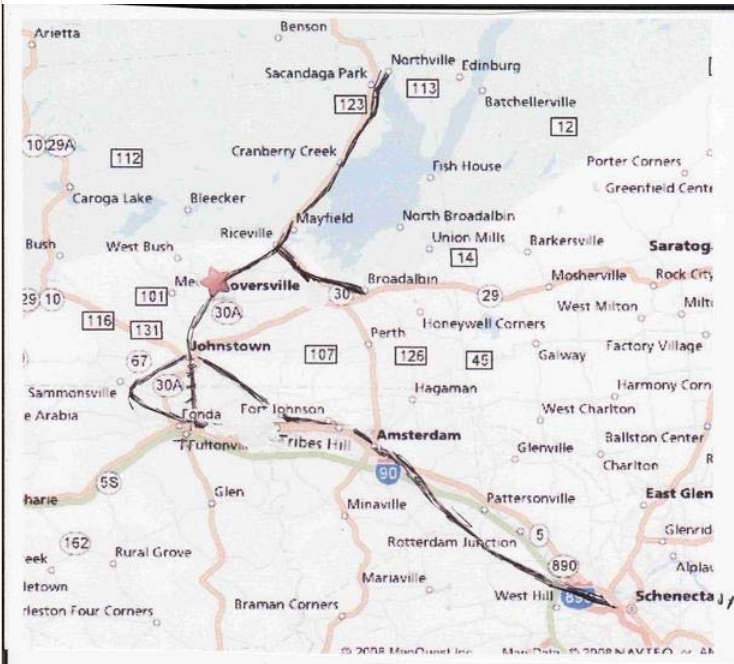

FJ&G Rail trail named 'Winter Wonder'

Submitted by [Nick Antz](#) (content/nick), WNYT Web Producer
Wednesday, January 26th, 1:34 pm

Share: <http://www.facebook.com/share.php?u=http://gloversville.wnyt.com/content/fjg-rail-trail-named-winter-wonder?utm_source=fbkiconbig>
 <http://twitter.com/home?status=FJ&G Rail trail named 'Winter Wonder' http://gloversville.wnyt.com/content/fjg-rail-trail-named-winter-wonder>