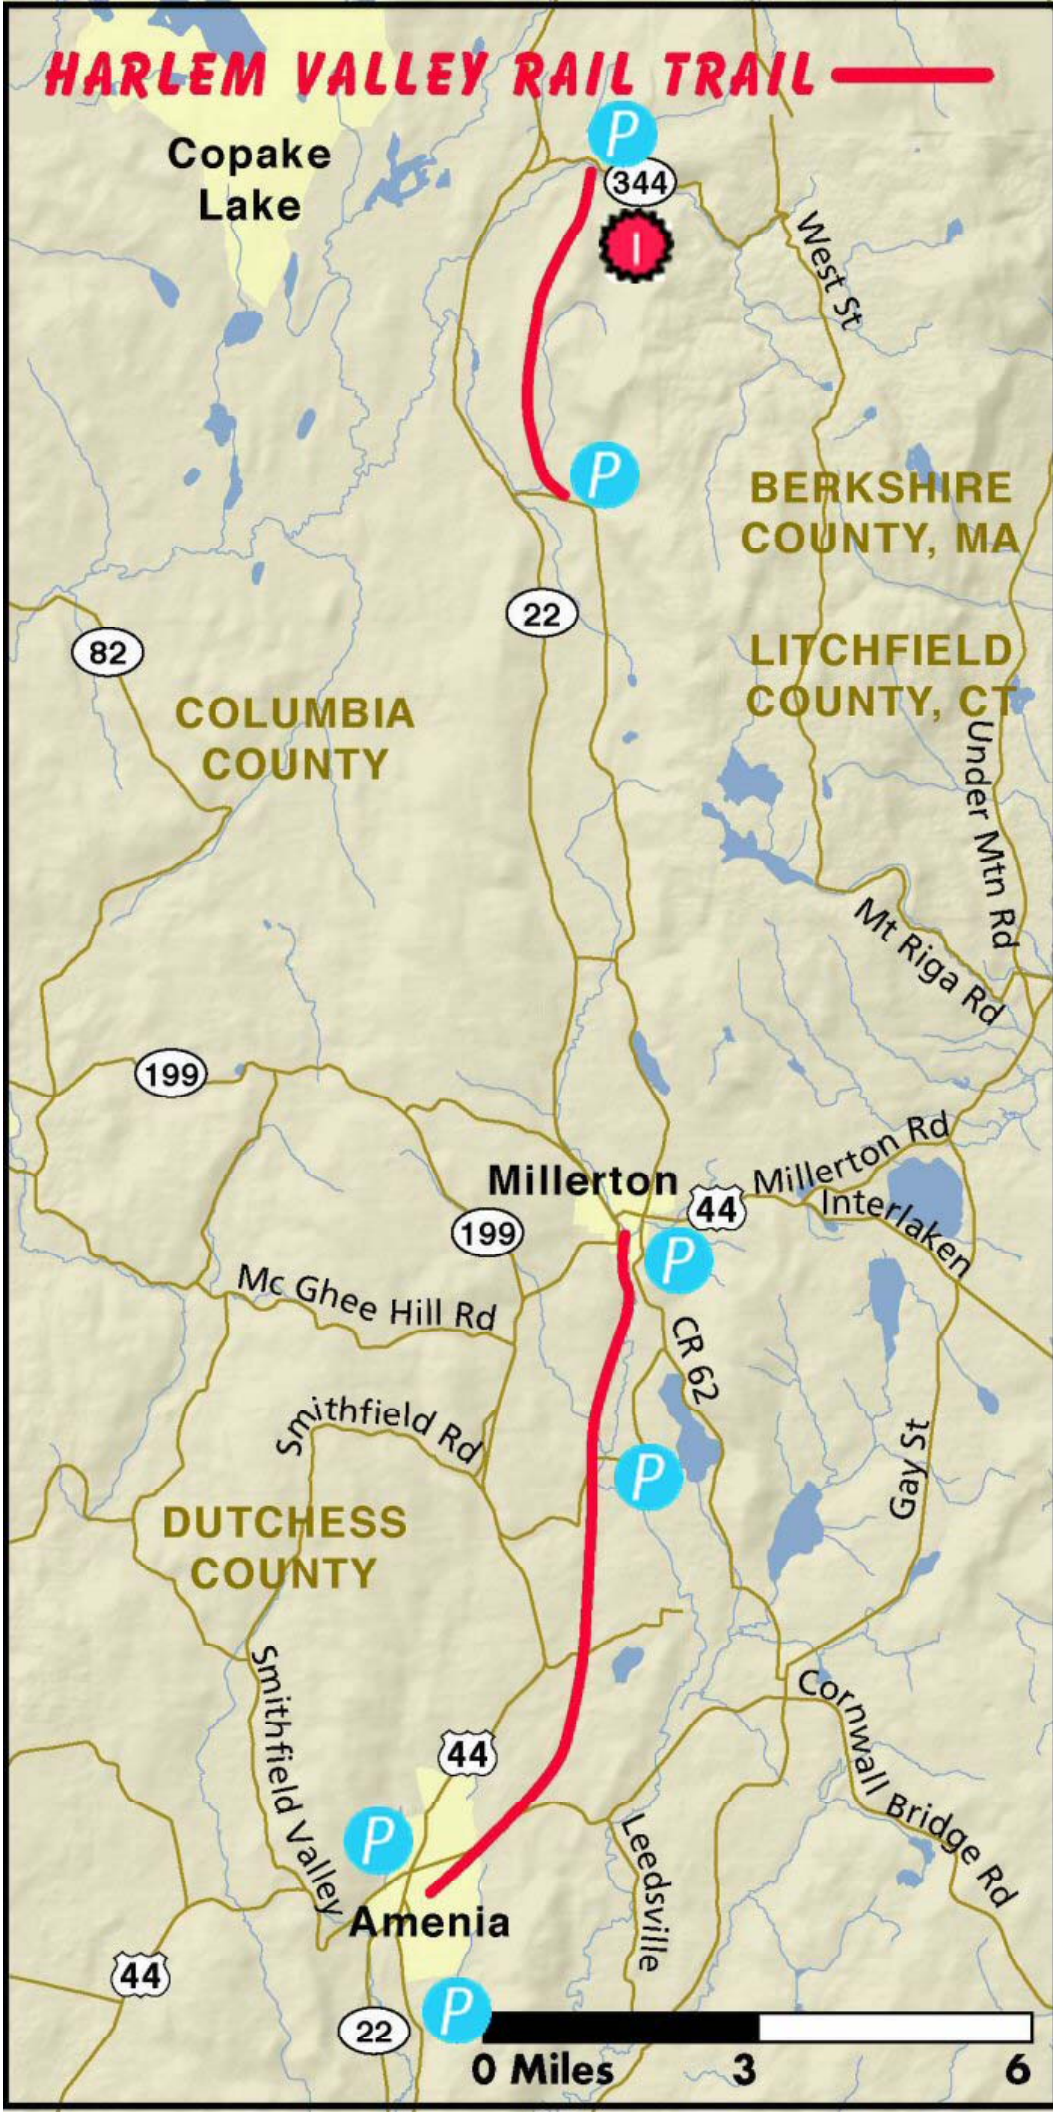

HARLEM VALLEY RAIL TRAIL

Copake
Lake

P

344

I

West St

BERKSHIRE
COUNTY, MA

LITCHFIELD
COUNTY, CT

82

COLUMBIA
COUNTY

22

Under Mtn Rd

Mt Riga Rd

199

Millerton

44

Millerton Rd

Interlaken

P

Mc Ghee Hill Rd

199

CR 62

Smithfield Rd

Gay St

DUTCHESS
COUNTY

P

Smithfield Valley

44

Cornwall Bridge Rd

P

Amenia

Leedsville